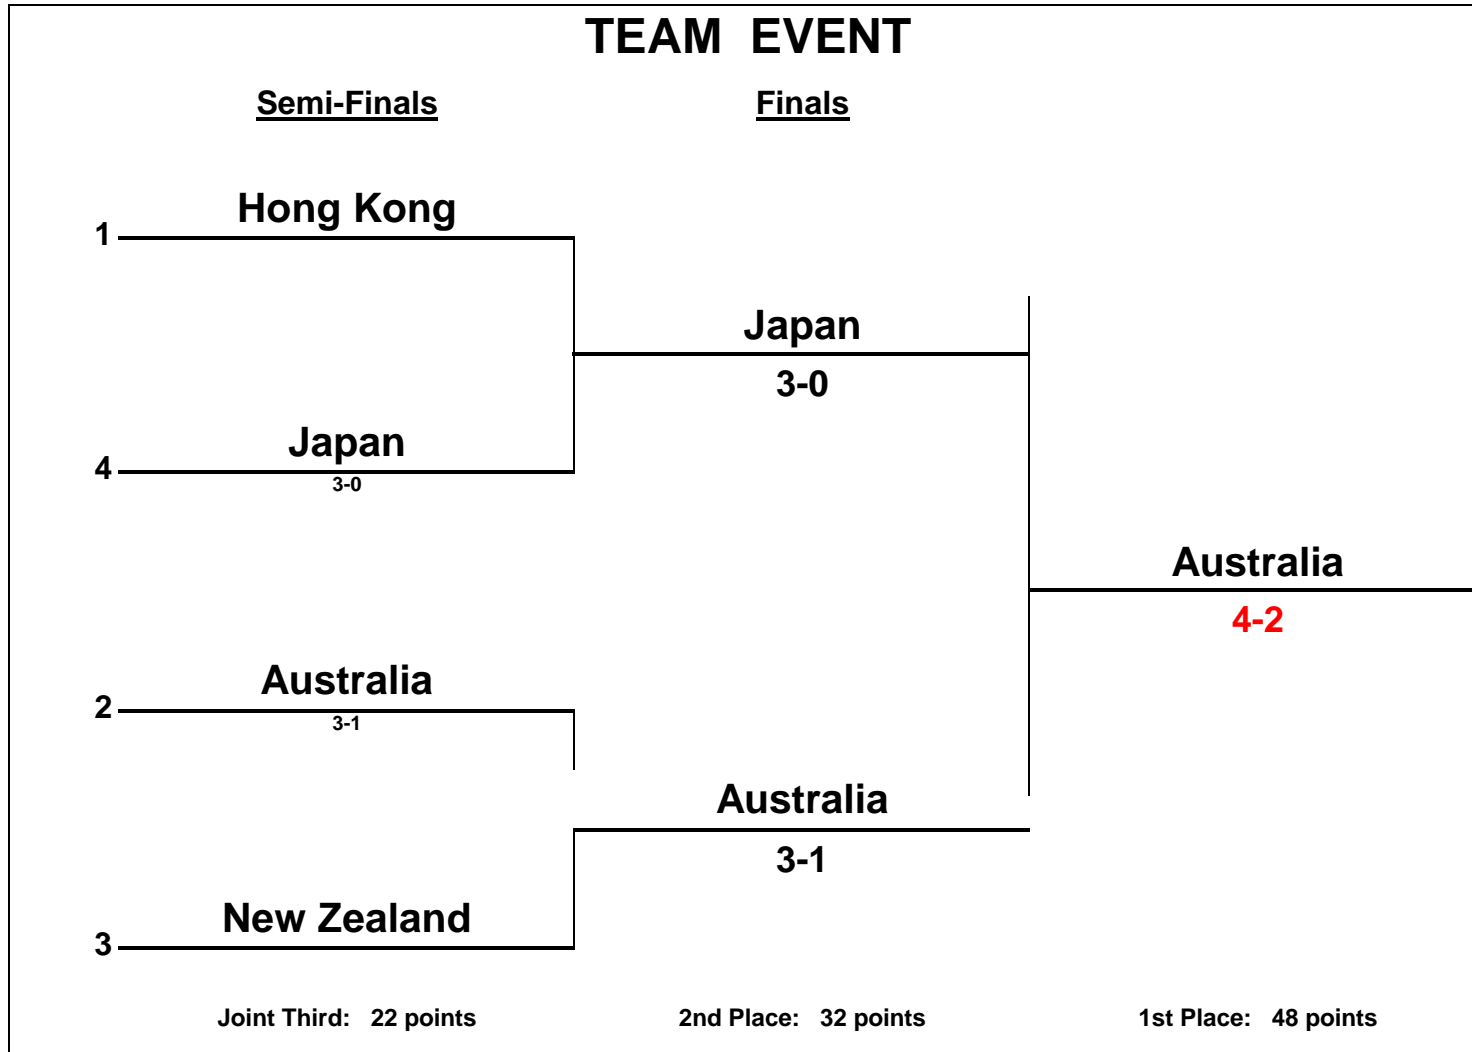

**4-2**

3 **New Zealand**

3-1

Joint Third: 22 points

2nd Place: 32 points

1st Place: 48 points

## Semi-Finals