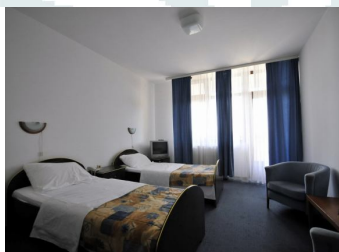

Venue:

Spa "JUNAKOVIĆ" Apatin

Prigrevačka bb
25260 Apatin
Serbia

phone: (Reception): + 381 25 772 311

e-mail: office@banja-junakovic.rs

web: www.banja-junakovic.rs/en/

www.banja-junakovic.rs/en/contact/

*The event is subject to the rules of WDF as well as WDF's "Anti Doping Rules".
Players are required to mark in the next game after they have lost a game.
WDF Dress Code is applied. No denim or jeans-like clothing is allowed on stage.*

Other Accommodation Options:

www.zlatnakruna.co.rs

www.kraljevskivrt.com

www.vilanatalija.com

www.villaduda.com

www.vjelena.com